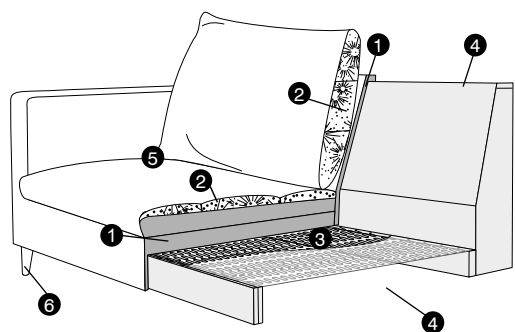

4 seater divided
loose cover with velcro

2 seater
loose cover

3 seater divided
loose cover

4 seater divided
loose cover

accessories

pillow round
only standard comfort

extra dimensions

depth of seat

legs

no. 138
wood

no. 111D
metal
black, grey, chrome,
brushed steel

profile

standard

1. polyurethane foam/high resilient polyurethane foam
2. silicone balls
3. springs
4. FSC® certified solid wood and wood based elements
5. fabric
6. FSC® certified solid wood or metal legs