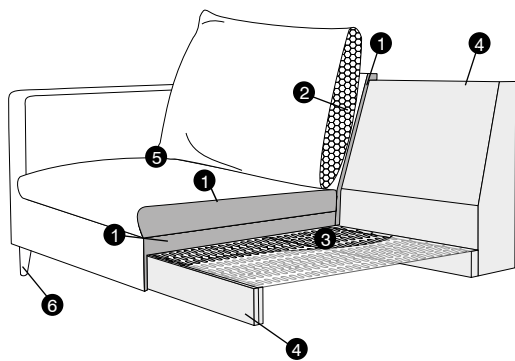

4 seater divided
loose cover with velcro

2 seater
loose cover

3 seater divided
loose cover

4 seater divided
loose cover

accessories

pillow round
only standard comfort

extra dimensions

depth of seat

legs

no. 138
wood

no. 111D
metal
black, grey, chrome,
brushed steel

profile

standard

1. polyurethane foam/high resilient polyurethane foam
2. silicone balls
3. springs
4. FSC® certified solid wood and wood based elements
5. fabric
6. FSC® certified solid wood or metal legs