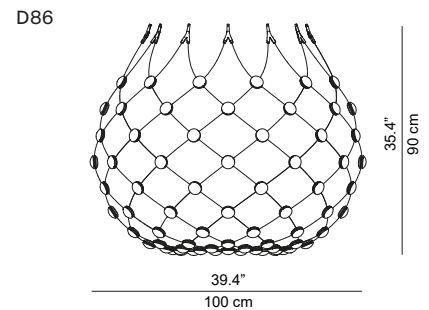

MESH

Design Francisco Gomez Paz, 2015

Type: Suspension
Light source: LED 65W 2700K
WiFi with static and dynamic light scenes
Wireless works only with 2.4 GHz WiFi
Product use: Indoor
Materials: Structure in steel, lenses in polycarbonate
Colors: Black

Description: A suspension lamp offering multiple lighting scenarios for personalized aesthetic and functional performance. Based on experimentation with the potential of LEDs, a technology that permits separation into very small units, Mesh is a dramatic and highly innovative project.

Marking:

Reference code: **Structure**
D86N 1D860N000001 black
Canopies
D86/W1 1D860/W10501 wireless version, 3'
D86/W5 1D860/W50501 wireless version, 16'
Accessory
D86/1 1D860/100000 kit wireless