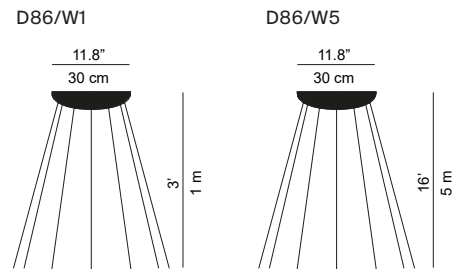

MESH

Design Francisco Gomez Paz, 2015

Type: Suspension
Light source: LED 65W 2700K
WiFi with static and dynamic light scenes
Wireless works only with 2.4 GHz WiFi
Product use: Indoor
Materials: Structure in steel, lenses in polycarbonate
Colors: Black

Description: A suspension lamp offering multiple lighting scenarios for personalized aesthetic and functional performance. Based on experimentation with the potential of LEDs, a technology that permits separation into very small units, Mesh is a dramatic and highly innovative project.

Marking: 

Reference code: **Structure**
D86N 1D860N000001 black
Canopies
D86/W1 1D860/W10501 wireless version, 3'
D86/W5 1D860/W50501 wireless version, 16'
Accessory
D86/1 1D860/100000 kit wireless

SCENARIOS (only with D86/W1 or D86/W5)

NOTE: The final shape of the luminaire may vary according to the length of the suspension cables.