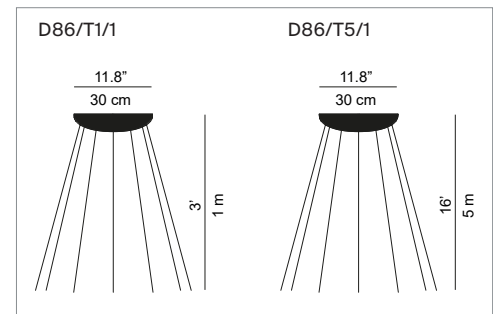

# MESH

Design Francisco Gomez Paz, 2015

**LUCE  
PLAN**

- Type: Suspension
- Light source: LED 65W 2700K  
ON/OFF & Phase cut Dimming
- Product use: Indoor
- Materials: Structure in steel, lenses in polycarbonate
- Colors: Black
- Description: Based on experimentation with the potential of LEDs, a technology that permits separation into very small units, Mesh is a dramatic and highly innovative project.

Marking: 

Reference code: **Structure**  
**D86N** 1D860N000001 black

**Canopies**  
D86/T1/1 1D860/T11501 dimmable phase cut, 3'  
D86/T5/1 1D860/T51501 dimmable phase cut, 16'

NOTE: The final shape of the luminaire may vary according to the length of the suspension cables.