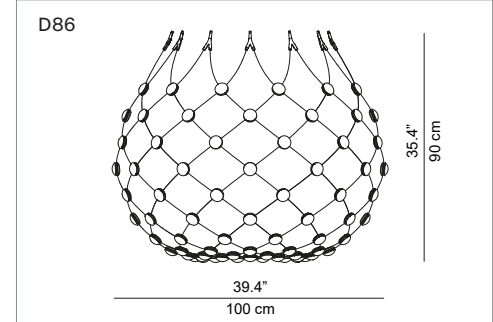

# MESH

Design Francisco Gomez Paz, 2015

**LUCE  
PLAN**

- Type: Suspension
- Light source: LED 65W 2700K  
ON/OFF & Phase cut Dimming
- Product use: Indoor
- Materials: Structure in steel, lenses in polycarbonate
- Colors: Black
- Description: Based on experimentation with the potential of LEDs, a technology that permits separation into very small units, Mesh is a dramatic and highly innovative project.

Marking: 

Reference code: **Structure**  
**D86N** 1D860N000001 black

**Canopies**  
D86/T1/1 1D860/T11501 dimmable phase cut, 3'  
D86/T5/1 1D860/T51501 dimmable phase cut, 16'

NOTE: The final shape of the luminaire may vary according to the length of the suspension cables.