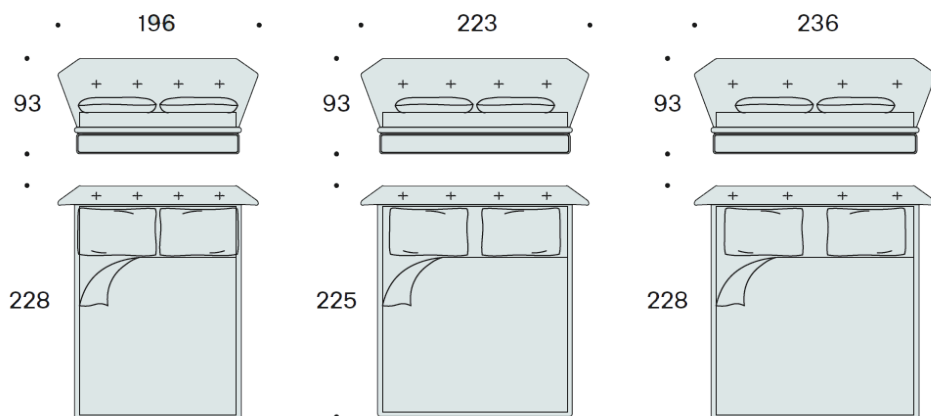

**New York Box**

The variation with a floor bed frame offers a fuller option and expresses the classic identity of the New York line, maintaining the iconic quilted headrest.

## New York Air Bed

Misura rete / Size for Bed base – **160x200 cm**

153x203 cm

180x200 cm

193x203 cm

196

223

236

## New York Box Bed

Misura rete / Size for Bed base – **160x200 cm**