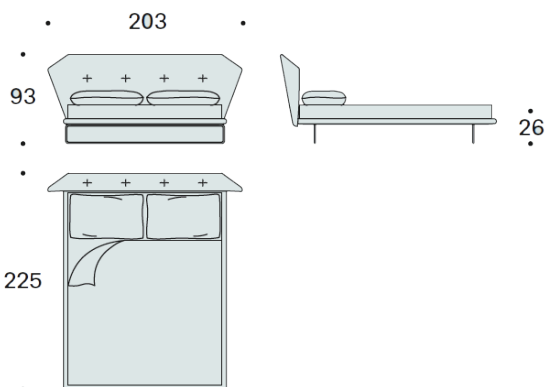

**New York Box**

The variation with a floor bed frame offers a fuller option and expresses the classic identity of the New York line, maintaining the iconic quilted headrest.

## New York Air Bed

Misura rete / Size for Bed base – **160x200 cm**

153x203 cm

180x200 cm

193x203 cm

196

223

236

## New York Box Bed

Misura rete / Size for Bed base – **160x200 cm**