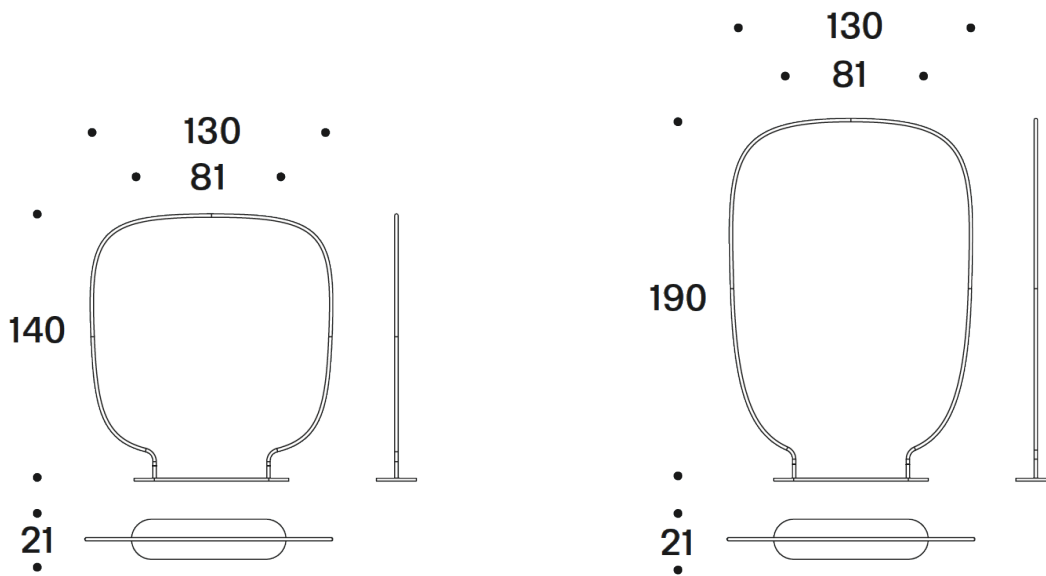

Shade – Screen

Marco Zito, 2014

Shade, as in the Japanese meaning of “divider”, has been restyled in a contemporary way and found a place in the living area. Shade is a filter, a divider, a compact system created for constructing spaces: decorating, separating, reserving private and intimate corners. The two sizes and the different textiles for upholstery allow for a high degree of customization in terms of space and product. The lyrical design trait of Marco Zito is evident in the lack of corners, an organic and soft shape. Also available with soundproof insert.

Dimensions

130 x 21 x 140cm

130 x 18 x 190 cm

saba

Finitura opaca struttura
/ Frame matt finish

1

1 Nero / Black / Noir / Negro