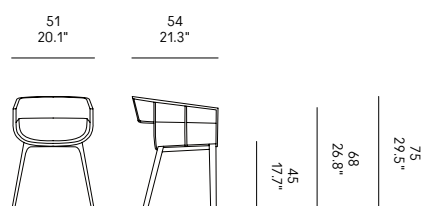

FINITURA FINISH FINITION AUSFÜHRUNG ACABADO ↓	C.O.M. Client's Own Material	Ecopelle Faux leather Simili cuir Kunstleder Ecopiel	Tessuto Fabric Tissu Stoff Tejido				Metraggio Metreage Métrage Stoffbedarf Metraje (roll H 140cm)	Pelle Leather Cuir Leder Piel Major	Metraggio Metreage Métrage Stoffbedarf Metraje (m²)
			Basic	Superior Cat. 1	Top Cat. 2	Exclusive Cat. 3			
Naturale Natural Naturel Natur Natural		CM8706SRN-ECP	CM8706SRN-T0	CM8706SRN-T1	CM8706SRN-T2	CM8706SRN-T3		CM8706SRN-P1	m² 1,6
Moca Mocha Moka Mokka Moca		CM8706SMO-ECP	CM8706SMO-T0	CM8706SMO-T1	CM8706SMO-T2	CM-8706SMO-T3		CM8706SMO-P1	m² 1,6
Beige Beige grey Gris beige Beigegrau Gris beige		CM8706SGB-ECP	CM8706SGB-T0	CM8706SGB-T1	CM8706SGB-T2	CM8706SGB-T3		CM8706SGB-P1	m² 1,6

List Price / Manufacturer's Suggested Retail Price / Recommended Retail Price
IVA esclusa / VAT and other Taxes excluded / Hors taxes / Ohne MwSt / IVA a parte

[Delivery terms: EX-FACTORY ITALY]

417

Catalog 01
SEATING

Catalog 01
TABLES / DESKS

Catalog 01
LOW TABLES

Catalog 02
STORAGE

Catalog 02
SHELVING

Catalog 03
ACCESSORIES

Catalog 03
LIGHTING

Catalog 03
OUTDOOR

Catalog 04
BEDS

Catalog 04
SOFA BEDS