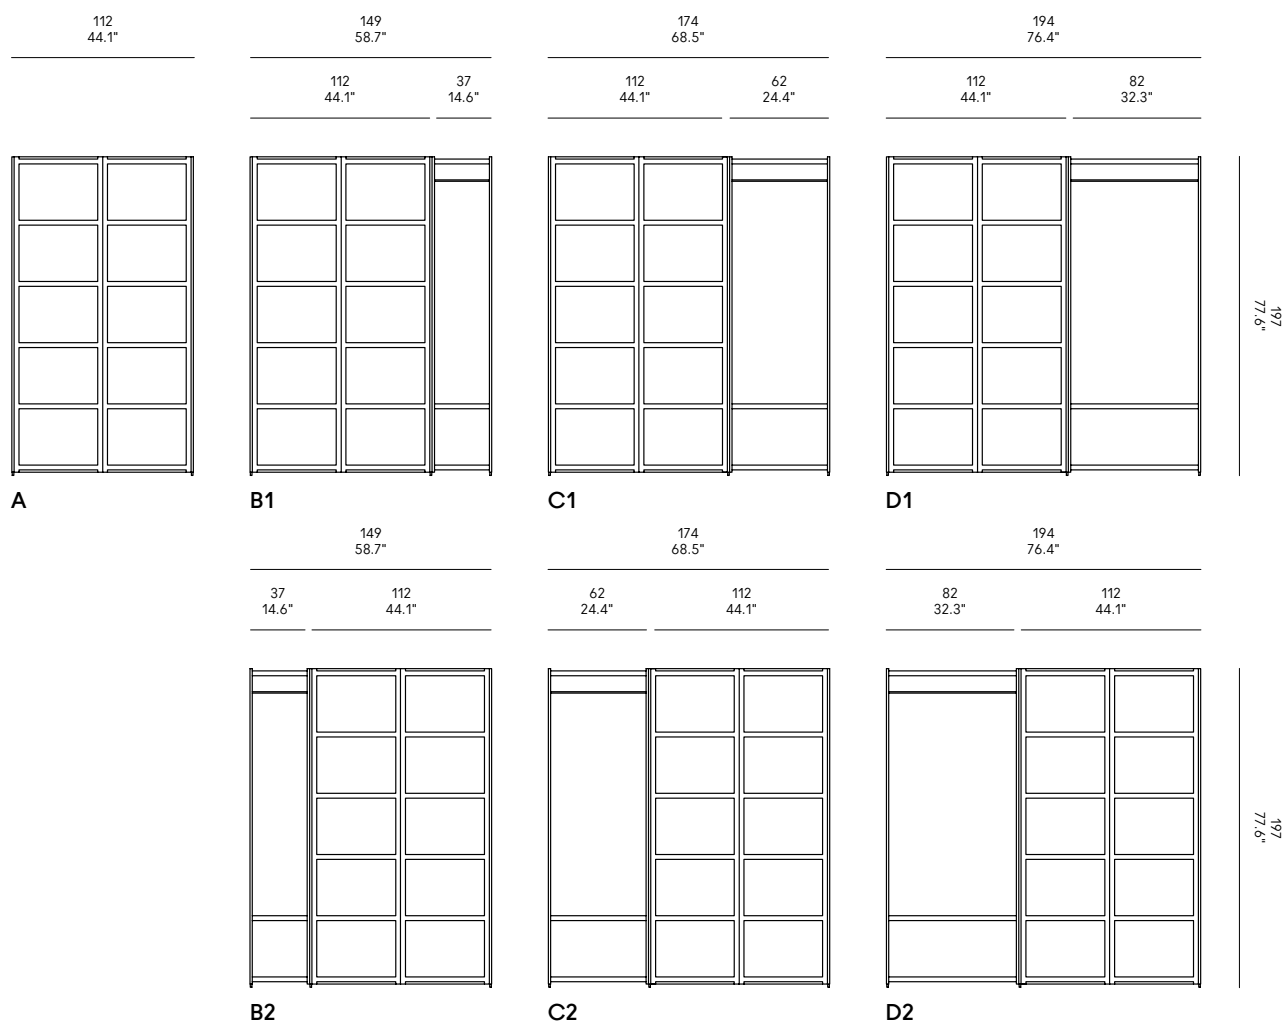

Nella configurazione di serie, il vano esterno dell'armadio è sempre a destra (B1 / C1 / D1). E' possibile richiedere il vano a sinistra (B2 / C2 / D2). Supplemento prezzo: 5%.

The outer compartment of the wardrobe (B1 / C1 / D1) is always on the right. You can request the compartment on the left (B2 / C2 / D2). Price surcharge: 5%.

Le compartiment extérieur (B1 / C1 / D1) de l'armoire est toujours à droite. Possibilité de demander le compartiment à gauche (B2 / C2 / D2). Supplément: 5%.

Das äußere Fach (B1 / C1 / D1) des Schrankes befindet sich immer rechts in der Standardausstattung. Es ist auch möglich, das Fach links einzusetzen (B2 / C2 / D2). Aufpreis: 5%.

El compartimento exterior (B1 / C1 / D1) del armario está siempre a la derecha. Puede solicitarse el compartimento a la izquierda (B2 / C2 / D2). Suplemento de precio: 5%.

Il prezzo dell'armadio include un ripiano interno in legno.

The price of the wardrobe includes an internal wooden shelf.

Le prix de l'armoire comprend une étagère interne en bois.

Der Preis des Schrankes beinhaltet einen Einlegeboden aus Holz.

El precio del armario incluye un estante interior en madera.

RIPIANO AGGIUNTIVO IN LEGNO
ADDITIONAL WOODEN SHELF
ÉTAGÈRE SUPPLÉMENTAIRE EN BOIS
ZUSÄTZLICHER HOLZEINLEGEBODEN
ESTANTE ADICIONAL DE MADERA

Rovere naturale
Natural oak
Chêne naturel
Eiche natur
Roble natural

Rovere mocha
Mocha oak
Chêne moka
Eiche Mokka
Roble mocha

SARIRN

SARIRM