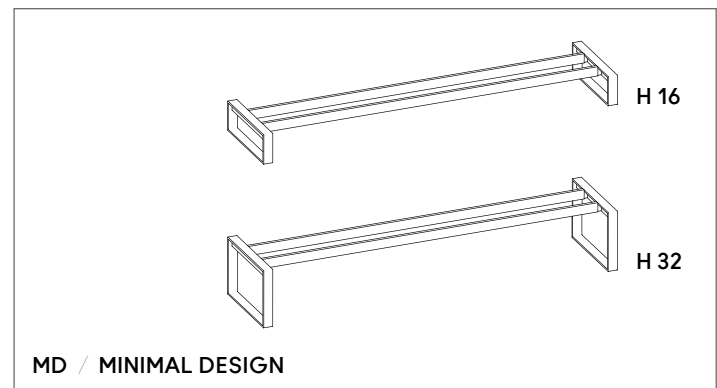

Basamenti Metallici / Metal Bases / Bases Métalliques Metall Basis / Bases Metálicas

L'altezza dei contenitori indicata nel listino include i piedini H2 cm. Su richiesta del cliente, e con un supplemento prezzo, i contenitori possono montare un basamento metallico in alternativa ai piedini H2 cm. I basamenti sono disponibili in due modelli (MCM e MD) e due altezze (H16 e H32 cm).

The height of the sideboards indicated in the price list includes the feet H2 cm. At the customer's request, and for an additional price, the sideboards can be fitted with a metal base as an alternative to the H2 cm feet. The bases are available in two models (MCM and MD) and two heights (H16 and H32 cm).

La hauteur des contenieurs dans la liste de prix comprend les pieds H2 cm. Sur demande du client et moyennant un supplément de prix, les conteneurs peuvent être équipés d'une base métallique en alternative. Les bases sont disponibles en deux modèles (MCM et MD) et hauteurs (H16 et H32cm).

Die in der Preisliste angegebene Höhe der Behälter beinhaltet die Füße H2 cm. Nach Wahl des Kunden und gegen Aufpreis können die Behälter auch zu den H2 cm-Füßen mit einem Metallboden ausgestattet werden. Die Basis sind in zwei Modellen (MCM und MD) und zwei Höhen (H16 und H32 cm) erhältlich.

La altura de los aparadores indicada en la tarifa incluye los pies de 2 cm de altura. Bajo pedido y con un suplemento de precio, los aparadores pueden montar una base metálica en alternativa a los pies de 2 cm. Las bases están disponibles en dos modelos (MCM y MD) y dos alturas: 16 y 32 cm.

BASE MCM / H16 cm MID-CENTURY MODERN

Metallo brunito vintage
Vintage burnished metal
Métal bruni vintage
Vintage brüniertes Metall
Metal bruñido vintage

(page / Seite 00)

Anish / ComRi / Polka Dots	128 cm	BMCM128BV
Carlos / Leon / Spectro	144 cm	BMCM144BV
Anish / Carlos / ComRi Leon / Not Riddled / Polka Dots Riddled Front / Spectro / Tide	192 cm	BMCM192BV
Carlos / Leon / Spectro	240 cm	BMCM240BV