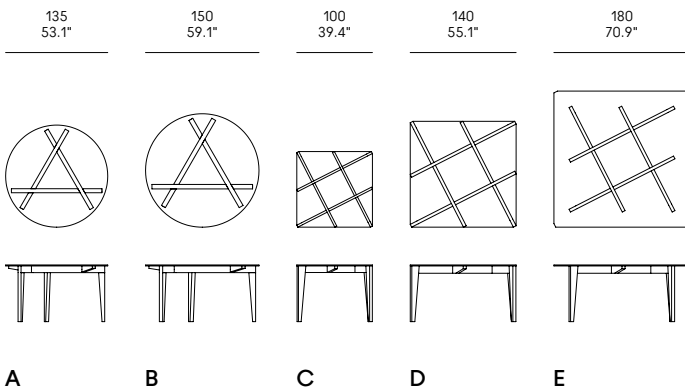

Rovere naturale Natural oak Chêne naturel Eiche natur Roble natural	Noce canaletto Walnut Noyer Nussbaum Nogal
A [Ø 135] AUTOREGGENTE	AU135R	AU135NV
B [Ø 150] AUTOREGGENTE	AU150R	AU150NV
C [100 x 100] AUTOREGGENTE	AU100R	AU100X
D [140 x 140] AUTOREGGENTE	AU140R	AU140X
E [180 x 180] AUTOREGGENTE	AU180R	AU180X

List Price / Manufacturer's Suggested Retail Price / Recommended Retail Price
IVA esclusa / VAT and other Taxes excluded / Hors taxes / Ohne MwSt / IVA a parte

[Delivery terms: EX-FACTORY ITALY]

477

Catalog 01
SEATING

Catalog 01
TABLES / DESKS

Catalog 01
LOW TABLES

Catalog 02
STORAGE

Catalog 02
SHELVING

Catalog 03
ACCESSORIES

Catalog 03
LIGHTING

Catalog 03
OUTDOOR

Catalog 04
BEDS

Catalog 04
SOFA BEDS