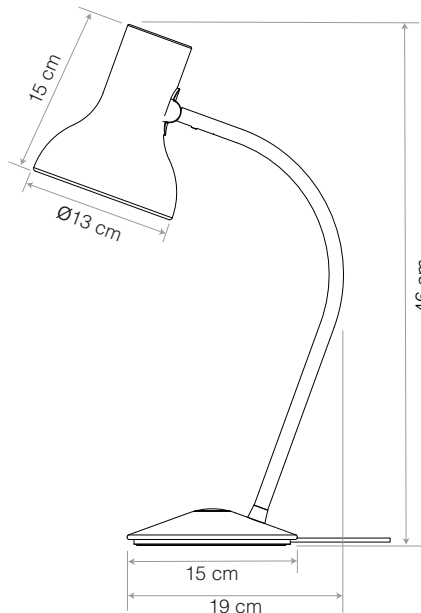

Type 75™ Mini Table Lamp

ANGLEPOISE®

Type 75™ Mini Collection | Technical Sheet

Launched In 2020 | Designed by Sir Kenneth Grange

Product

Table Lamp - Black Umber
Table Lamp - Mole Grey
Table Lamp - Turmeric Gold

Description

The Type 75 Mini Table lamp has all the sophistication, heritage and elegance you would expect from the Anglepoise Type 75 range of lights. Precision engineered to add light just where it's needed, the Type 75 Mini Table lamp is the perfect lamp for anywhere a smaller, neater profile is preferred.

Materials

- Matt paint finish
- Aluminium shade and base cover
- Steel arm
- Brushed aluminium fittings
- Cast iron base
- IP20 rating

Dimensions

- Shade diameter: $\varnothing$ 13cm
- Shade height: 15cm
- Base diameter: $\varnothing$ 15cm
- Cable length: 180cm
- Lamp Packaging (L x W x H): 30.5cm x 23cm x 50.5cm
- Lamp Packaged Weight: 2.2kg

Electrical

- Voltage: 220/240V, 50/60Hz
- Class II - Double insulated
- Base mounted push switch
- Plug: 2-pin Europlug to CEE 7/16
- E27 lamp holder
- Maximum permitted bulb: 20W CFL / 10W LED E27
- Supplied with compatible 6W LED E27 bulb
  - Luminous Intensity: 470lm
  - Life: 15,000 Hours
  - Non-dimmable
  - Colour Temperature: 2700K
  - CRI (Ra): 80

Bulb
included